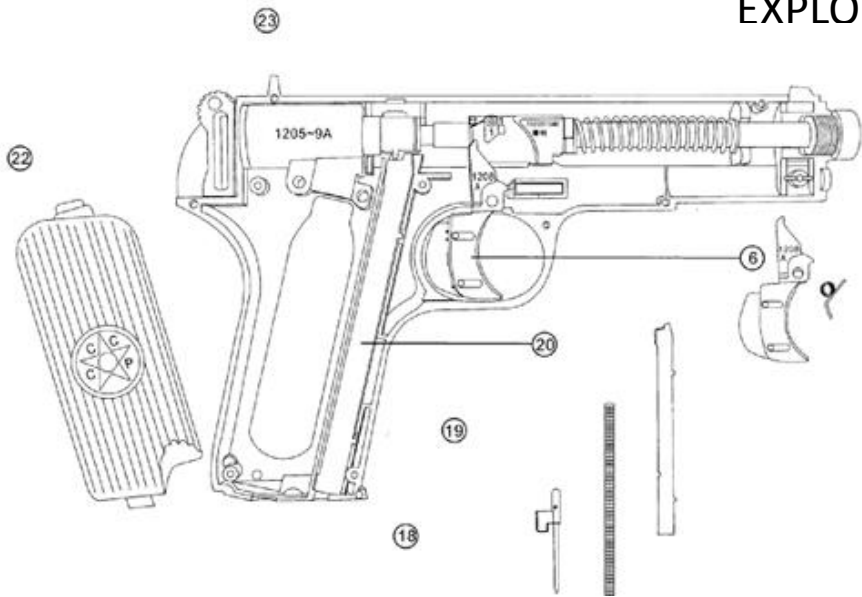

FS1208

EXPLODED VIEW

Parts

1.	Chamber
2.	Barrel Cap
3.	Pellet Holder
4.	Safety Base
5.	Barricade
6.	Trigger & Twist Spring
7.	Outlet Hammer
8.	Slid Axle
9.	C-Clip
10.	Barrel & C-Clip
11.	Slid Axle & Barrel
12.	Spring
14.	Safety Switch Kit
15.	Locking Screw
17.	Puncture Lever
18.	Bar
19.	Magazine Spring
20.	Magazine Housing
21.	Grip Piece
22.	Grip Piece
23.	Right Frame
24.	Left Frame