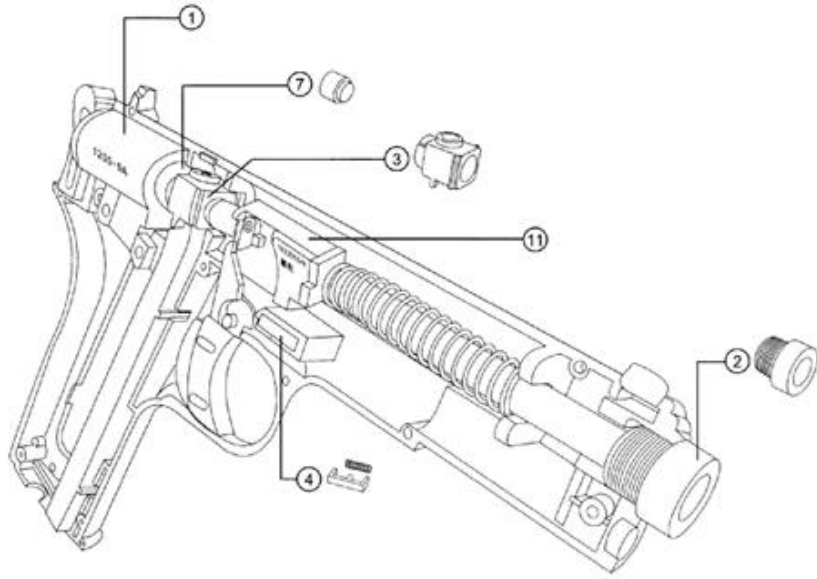

FS1208

EXPLODED VIEW

Parts

1.	Chamber
2.	Barrel Cap
3.	Pellet Holder
4.	Safety Base
5.	Barricade
6.	Trigger & Twist Spring
7.	Outlet Hammer
8.	Slid Axle
9.	C-Clip
10.	Barrel & C-Clip
11.	Slid Axle & Barrel
12.	Spring
14.	Safety Switch Kit
15.	Locking Screw
17.	Puncture Lever
18.	Bar
19.	Magazine Spring
20.	Magazine Housing
21.	Grip Piece
22.	Grip Piece
23.	Right Frame
24.	Left Frame