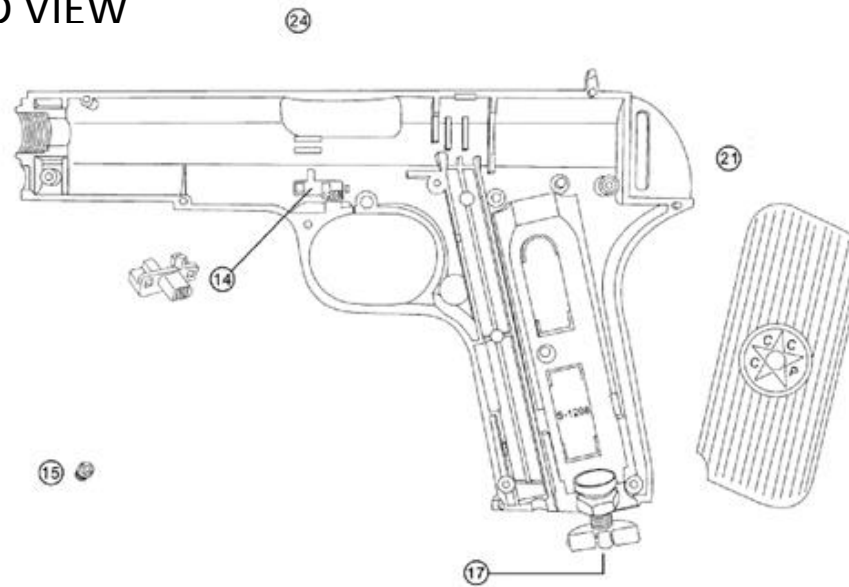

FS1208

EXPLODED VIEW

Parts

1.	Chamber
2.	Barrel Cap
3.	Pellet Holder
4.	Safety Base
5.	Barricade
6.	Trigger & Twist Spring
7.	Outlet Hammer
8.	Slid Axle
9.	C-Clip
10.	Barrel & C-Clip
11.	Slid Axle & Barrel
12.	Spring
14.	Safety Switch Kit
15.	Locking Screw
17.	Puncture Lever
18.	Bar
19.	Magazine Spring
20.	Magazine Housing
21.	Grip Piece
22.	Grip Piece
23.	Right Frame
24.	Left Frame