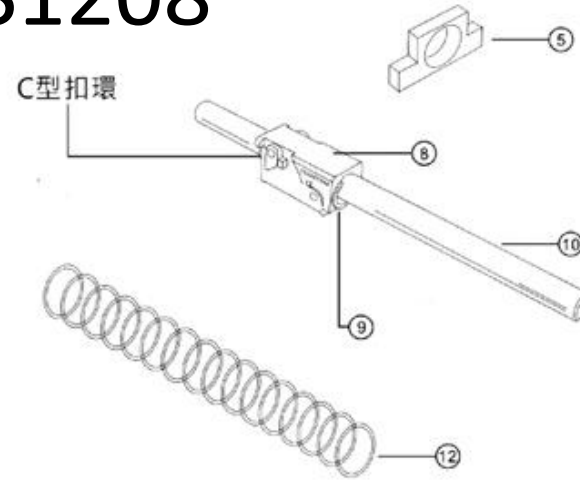

FS1208

EXPLODED VIEW

Parts

1.	Chamber
2.	Barrel Cap
3.	Pellet Holder
4.	Safety Base
5.	Barricade
6.	Trigger & Twist Spring
7.	Outlet Hammer
8.	Slid Axle
9.	C-Clip
10.	Barrel & C-Clip
11.	Slid Axle & Barrel
12.	Spring
14.	Safety Switch Kit
15.	Locking Screw
17.	Puncture Lever
18.	Bar
19.	Magazine Spring
20.	Magazine Housing
21.	Grip Piece
22.	Grip Piece
23.	Right Frame
24.	Left Frame